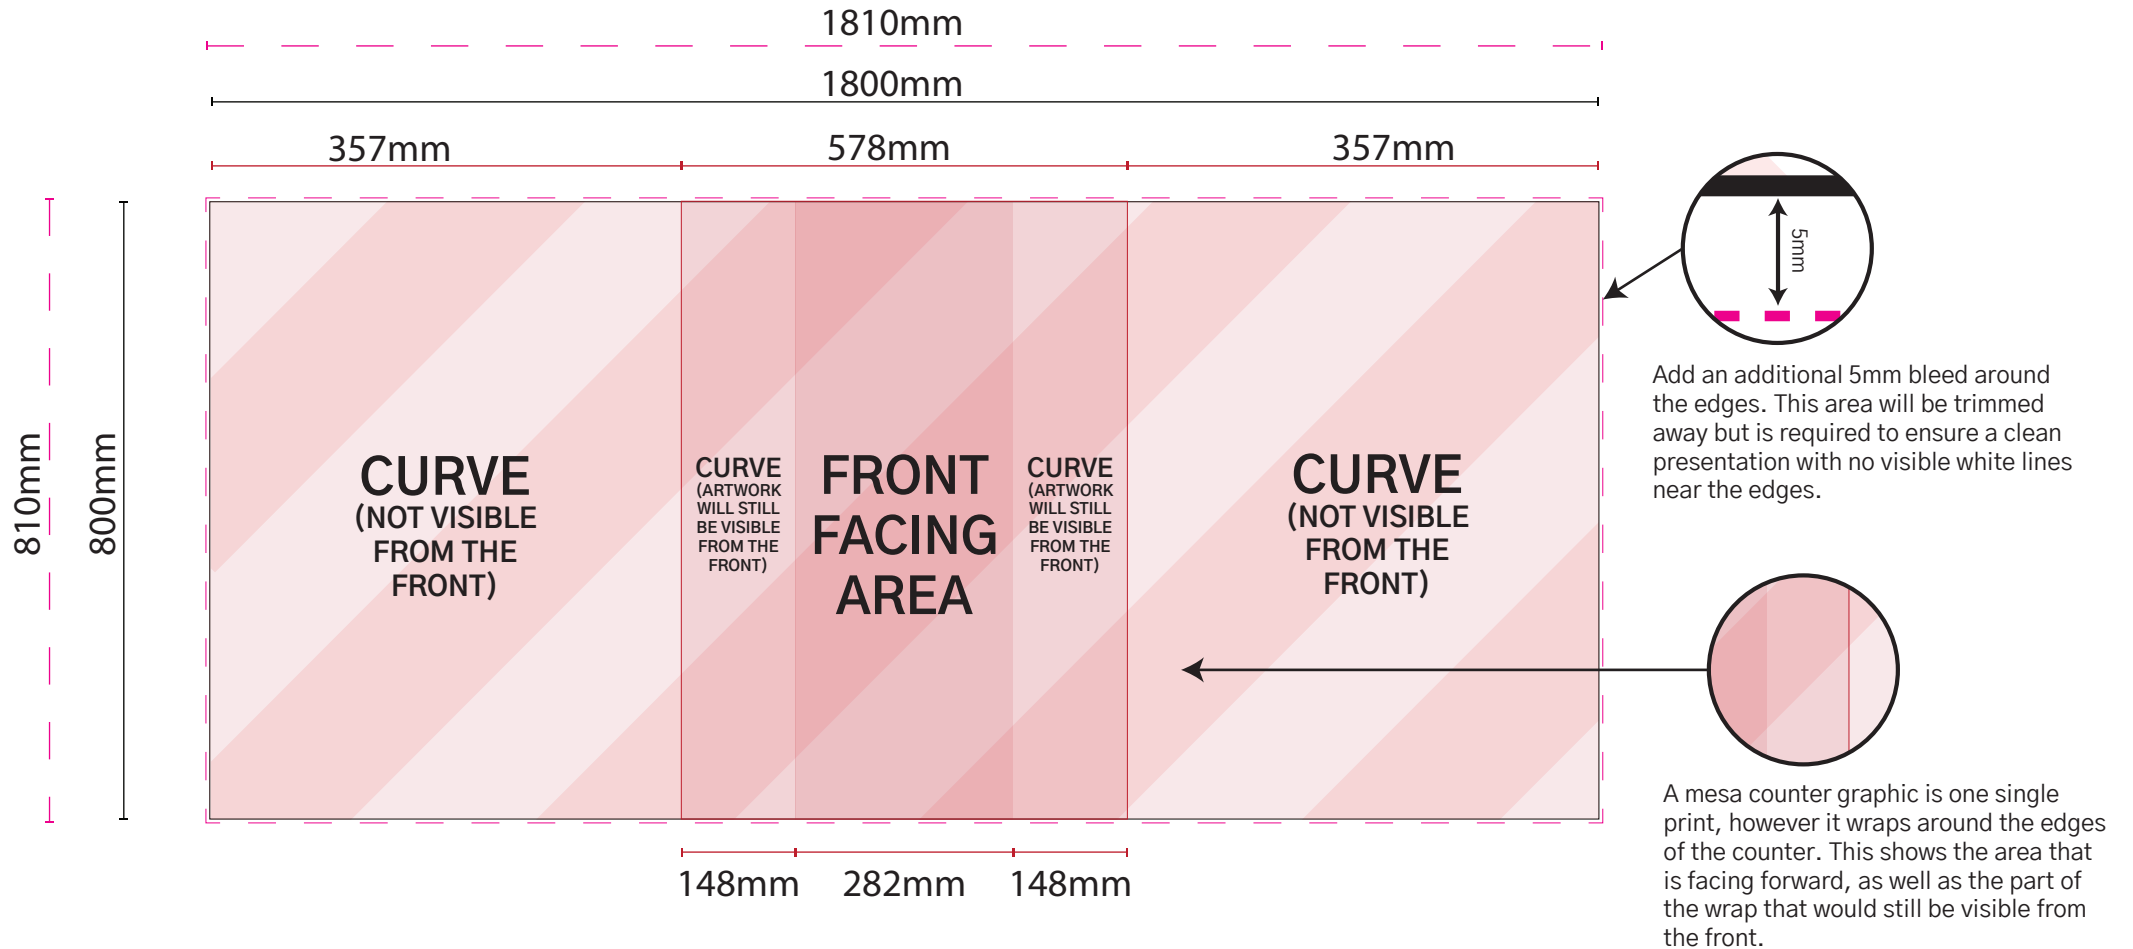

Neo Counter (1800x800mm)

TEMPLATE & GUIDE

CURVE
(NOT VISIBLE
FROM THE
FRONT)

CURVE
(ARTWORK
WILL STILL
BE VISIBLE
FROM THE
FRONT)

**FRONT
FACING
AREA**

CURVE
(ARTWORK
WILL STILL
BE VISIBLE
FROM THE
FRONT)

CURVE
(NOT VISIBLE
FROM THE
FRONT)

Resolution

If possible please keep all elements of your artwork 150dpi or higher. If this is not possible you can reduce this to 75dpi but graphics will appear soft from close up. If the artwork is supplied in a resolution lower than 75dpi the printed graphics will look very soft or even pixelated.